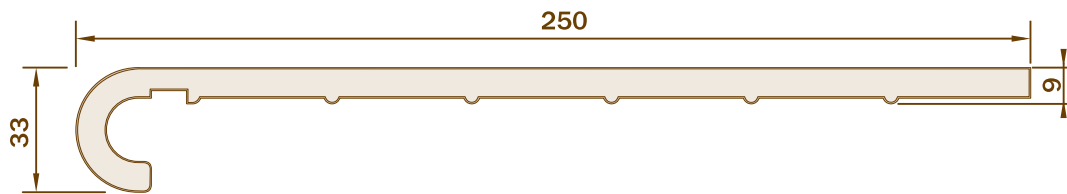

REF. 7033

SCALE 1:2

FOAMED WINDOW BOARD

NOTE: All measurements are in mm. For other options and patterns, please contact us.